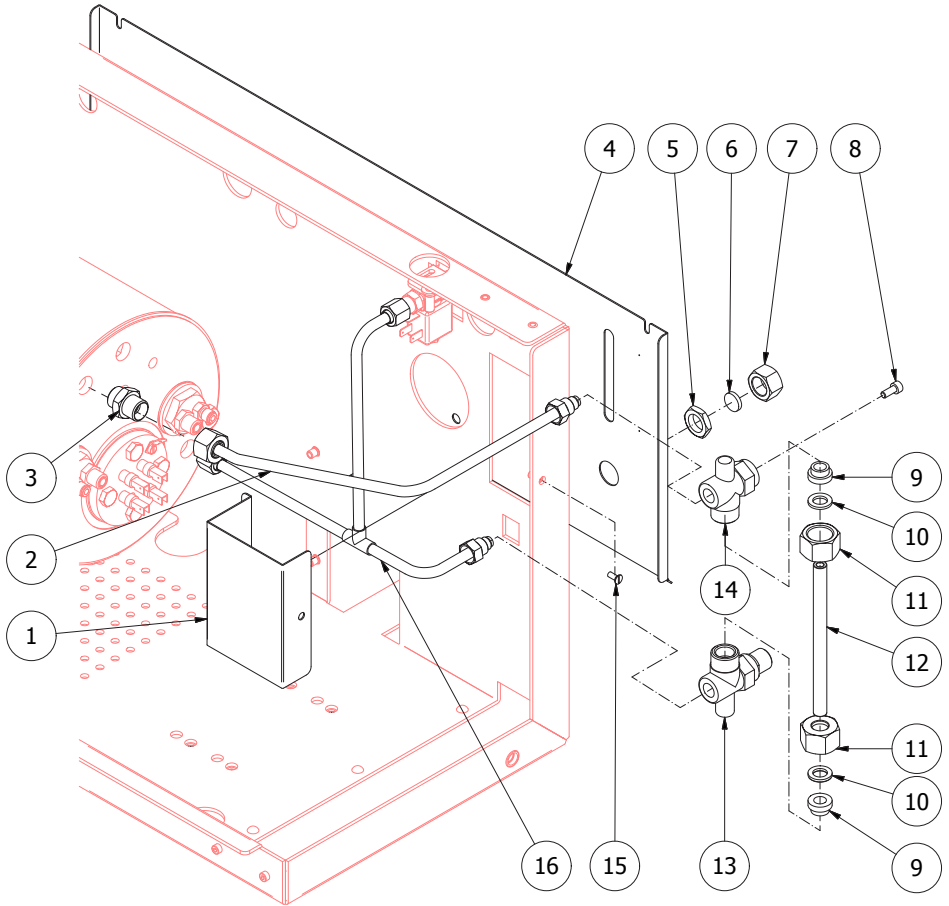

TABLE 12 (up to 31.03.10)
Mod. DE - PM

TABLE 12 (up to 05.10.12)
Mod. DE - PM

TABLE 12 (from 06.10.12)
Mod. DE - PM

TABLE 13
Mod. DE - PM

POS	CODE	DESCRIPTION
1	7496033	OR GASKET 2075 NBR
2	7374005	PUMP FILTER
3	7730506	PUMP 100 L/H PA104X 1-2GR
4	7805004	PLAIN WASHER D6 UNI 6592 FEZN
5	7821403	NUT M6 UNI 5587 OT
6	5302012	STRAIGHT FITTING 3/8"G X 3/8"NPT OT
7	7200505	FLEXIBLE HOSE L=350
8	7200504	FLEXIBLE HOSE 3/8" L=1500 AISI 304
9	7741001	ELECTRIC MOTOR 100V
9	7741102	ELECTRIC MOTOR 110V 18MF
9	7742206	ELECTRIC MOTOR 220/240V 10MF
10	7611508	PUMP CLAMP
11	7730508	PUMP JOINT KIT
12	7470601	VIBRATION-DAMPING D25X10
13	7434001	THERMOSTAT MANUAL
14	7816017	SCREW TCEI M4X6
15	7635418	RELAY 16A 110V 2 CONTACTS FASTON
15	7635419	RELAY 16A 220/230V 2 CONTACTS FASTON
15	7635420	RELAY 16A 240V 2 CONTACTS FASTON
16	5195001	NUT M4 NYLON
17	7374004	WASHER D4 NYLON
18	7826409	SCREW TE M4X30
19	5032401LL	ELECTRIC BOX
20	7816002	SCREW TCEI M4X12
21	7303503	HOSE D12.7X18.8 3/4FC L=2000MM
22	5225294	FITTING MF 3/4X3/8
23	5374501.01	DRIP TRAY
24	5373104.01LL	DRIP TRAY ABS COVER
25	7809800	TAPPING SCREW 3,9X9,5
26	7614003	NUT PG16 POLYAMIDE
26	7614004	NUT PG21 POLYAMIDE
27	7614001	CABLE-PRESS PG16 POLYAMIDE
27	7614002	CABLE-PRESS PG21 POLYAMIDE
28	3552404.01	CONNECTING CABLE H07RNF 3X2,5 MM ^ 2 (220/240 V)
28	3553904.01	CONNECTING CABLE 5X2,5 MM ^ 2 L=2,2MT(220/400V)
28	3556003	CONNECTING CABLE SOOW 3X10AWG-2,2MT (110V)
29	7613001	FAIRLEAD P36 RUBBER
30	5038418LL	LEVEL REGULATOR SUPPORT
31	7661033.01	LEVEL REGULATOR 3 PROBES 110/120V
31	7661034.01	LEVEL REGULATOR 3 PROBES 220/230V
31	7661035.01	LEVEL REGULATOR 3 PROBES 240V
32	7816004	SCREW TCEI M4 X 16
33	7612501R	CLAMP 5 CONTACTS KL24/5
34	7613007	FAIRLEAD M17V 3121145 RUBBER
35	7663005R	FILTER RC
36	7612513	CLAMP 4 CONTACTS