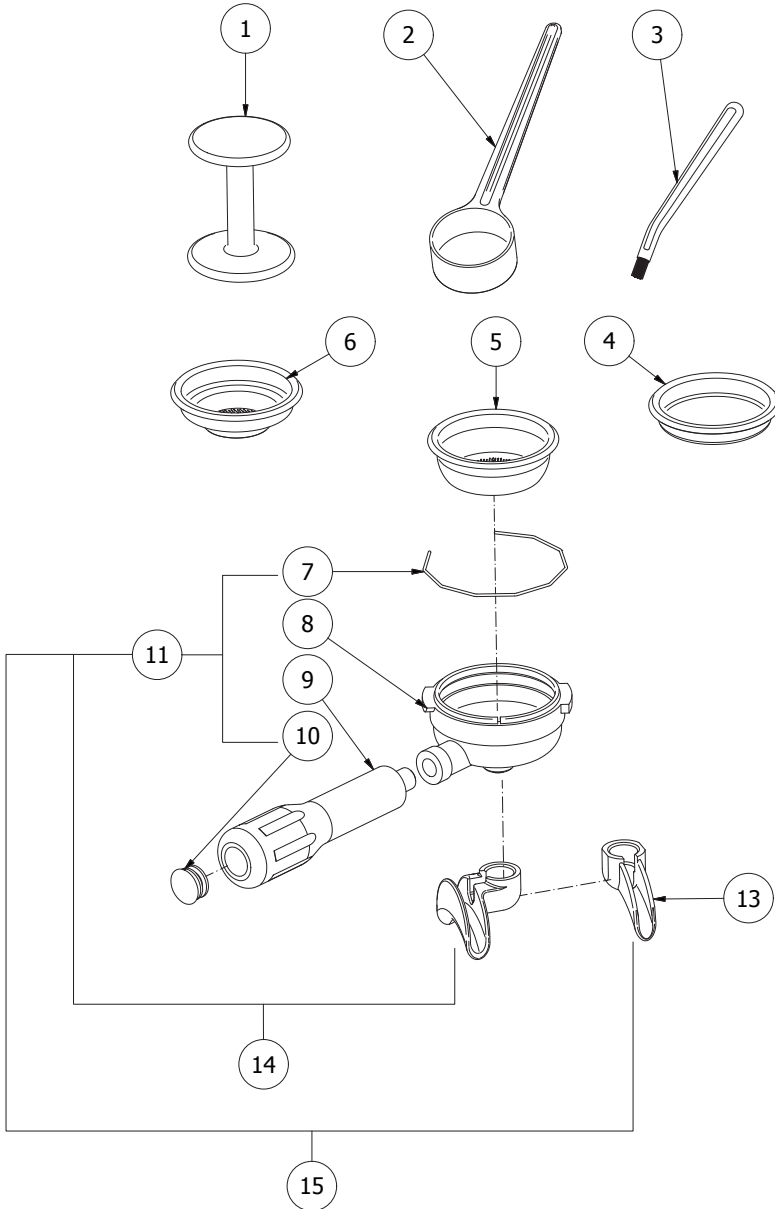

TABLE 12 (up to 31.03.10)
Mod. DE - PM

TABLE 12 (up to 05.10.12)
Mod. DE - PM

TABLE 12 (from 06.10.12)
Mod. DE - PM

TABLE 13
Mod. DE - PM

POS	CODE	DESCRIPTION
1	7496033	OR GASKET 2075 NBR
2	7374005	PUMP FILTER
3	7730506	PUMP 100 L/H PA104X 1-2GR
4	7805004	PLAIN WASHER D6 UNI 6592 FEZN
5	7821403	NUT M6 UNI 5587 OT
6	5302012	STRAIGHT FITTING 3/8"G X 3/8"NPT OT
7	7200505	FLEXIBLE HOSE L=350
8	7200504	FLEXIBLE HOSE 3/8" L=1500 AISI 304
9	7741001	ELECTRIC MOTOR 100V
9	7741102	ELECTRIC MOTOR 110V 18MF
9	7742206	ELECTRIC MOTOR 220/240V 10MF
10	7611508	PUMP CLAMP
11	7730508	PUMP JOINT KIT
12	7470601	VIBRATION-DAMPING D25X10
13	7434001	THERMOSTAT MANUAL
14	7816017	SCREW TCEI M4X6
15	7635418	RELAY 16A 110V 2 CONTACTS FASTON
15	7635419	RELAY 16A 220/230V 2 CONTACTS FASTON
15	7635420	RELAY 16A 240V 2 CONTACTS FASTON
16	5195001	NUT M4 NYLON
17	7374004	WASHER D4 NYLON
18	7826409	SCREW TE M4X30
19	5032401LL	ELECTRIC BOX
20	7816002	SCREW TCEI M4X12
21	7303503	HOSE D12.7X18.8 3/4FC L=2000MM
22	5225294	FITTING MF 3/4X3/8
23	5374501.01	DRIP TRAY
24	5373104.01LL	DRIP TRAY ABS COVER
25	7809800	TAPPING SCREW 3,9X9,5
26	7614003	NUT PG16 POLYAMIDE
26	7614004	NUT PG21 POLYAMIDE
27	7614001	CABLE-PRESS PG16 POLYAMIDE
27	7614002	CABLE-PRESS PG21 POLYAMIDE
28	3552404.01	CONNECTING CABLE H07RNF 3X2,5 MM ^ 2 (220/240 V)
28	3553904.01	CONNECTING CABLE 5X2,5 MM ^ 2 L=2,2MT(220/400V)
28	3556003	CONNECTING CABLE SOOW 3X10AWG-2,2MT (110V)
29	7613001	FAIRLEAD P36 RUBBER
30	5038418LL	LEVEL REGULATOR SUPPORT
31	7661033.01	LEVEL REGULATOR 3 PROBES 110/120V
31	7661034.01	LEVEL REGULATOR 3 PROBES 220/230V
31	7661035.01	LEVEL REGULATOR 3 PROBES 240V
32	7816004	SCREW TCEI M4 X 16
33	7612501R	CLAMP 5 CONTACTS KL24/5
34	7613007	FAIRLEAD M17V 3121145 RUBBER
35	7663005R	FILTER RC
36	7612513	CLAMP 4 CONTACTS