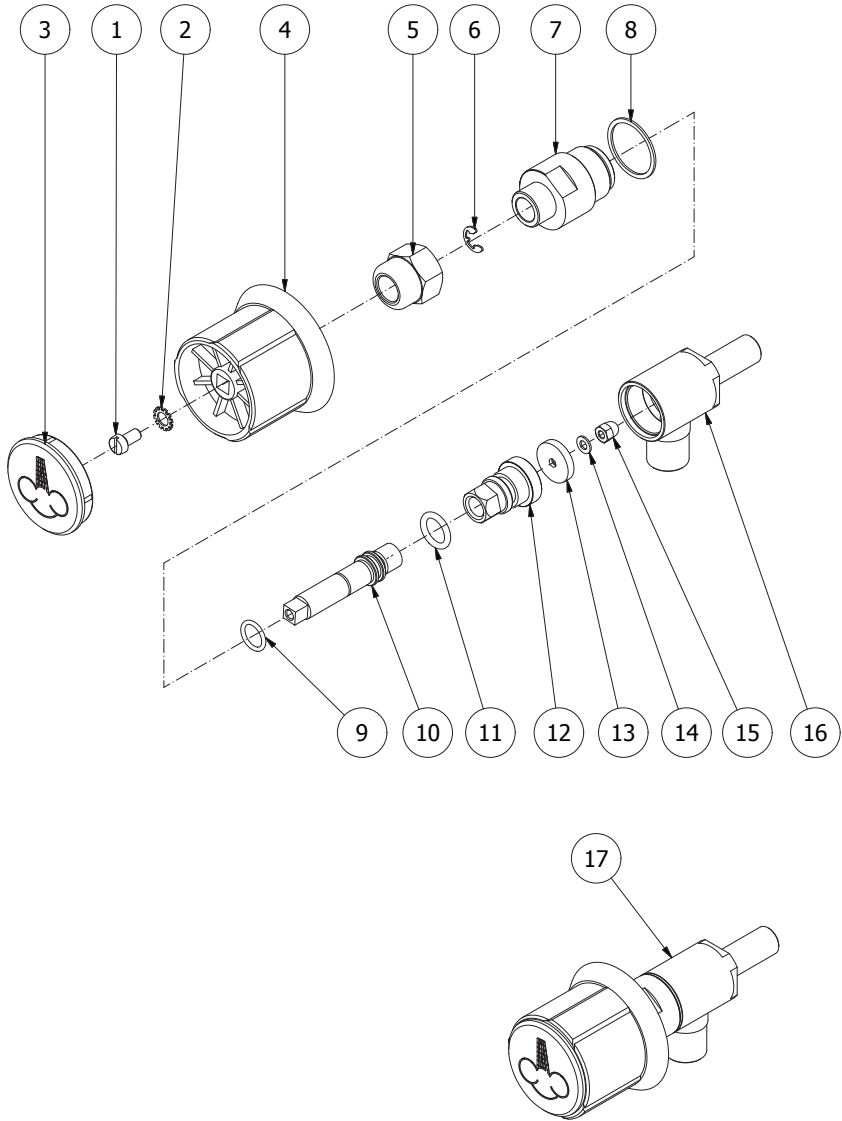

TABLE 10
Mod. DE - PM