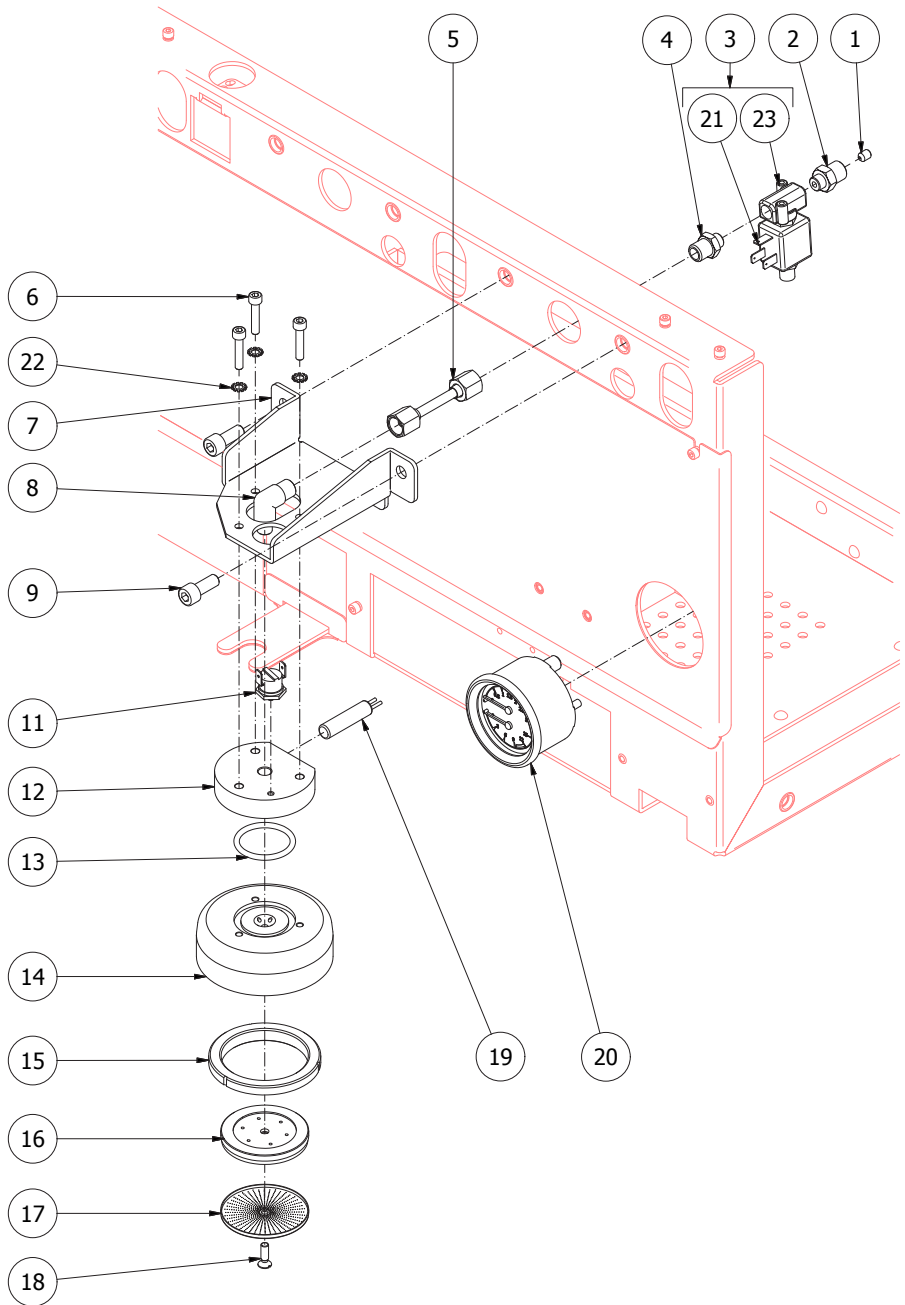

TABLE 6 (from 02.04.13)
Mod. DE - PM