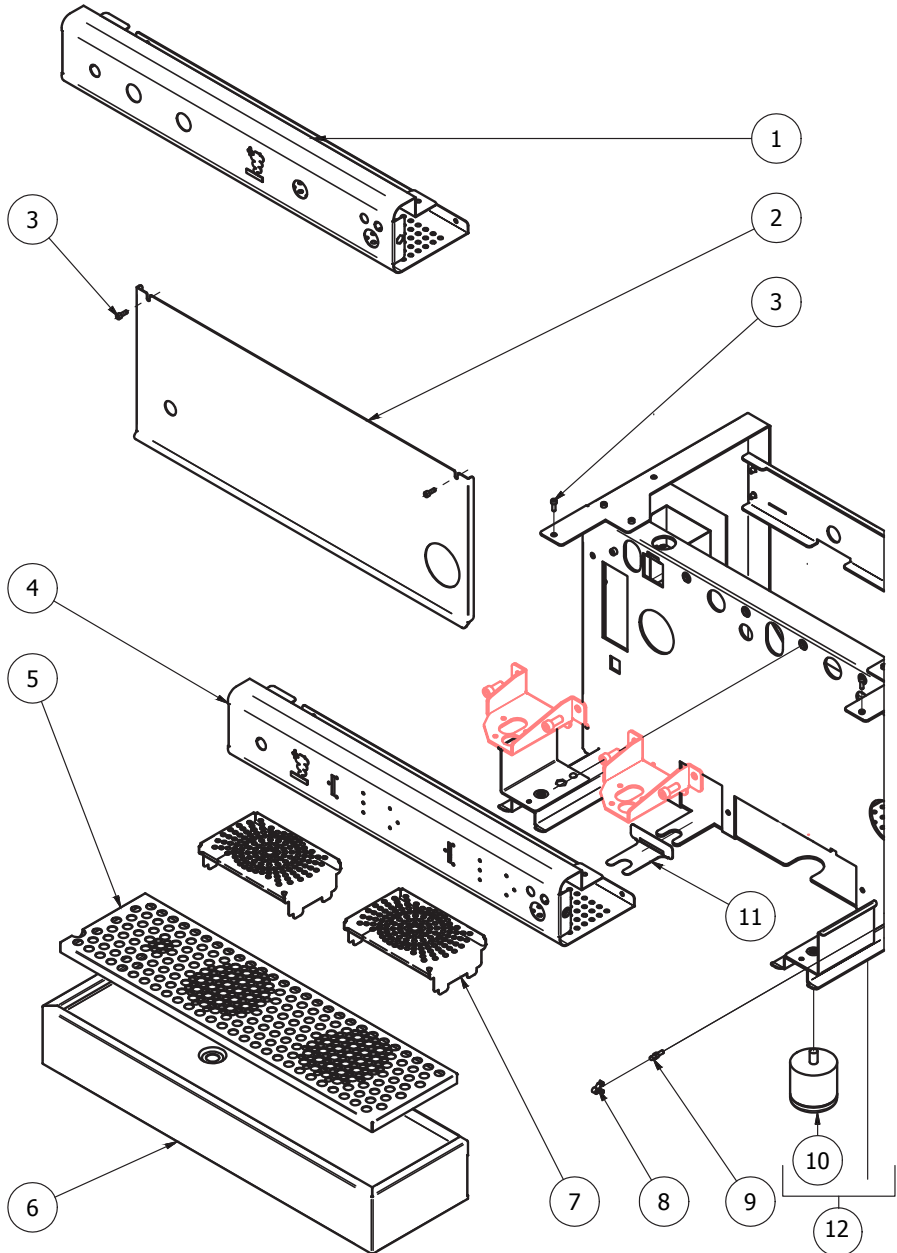

TABLE 1 (from 15.01.14)
Mod. DE - PM