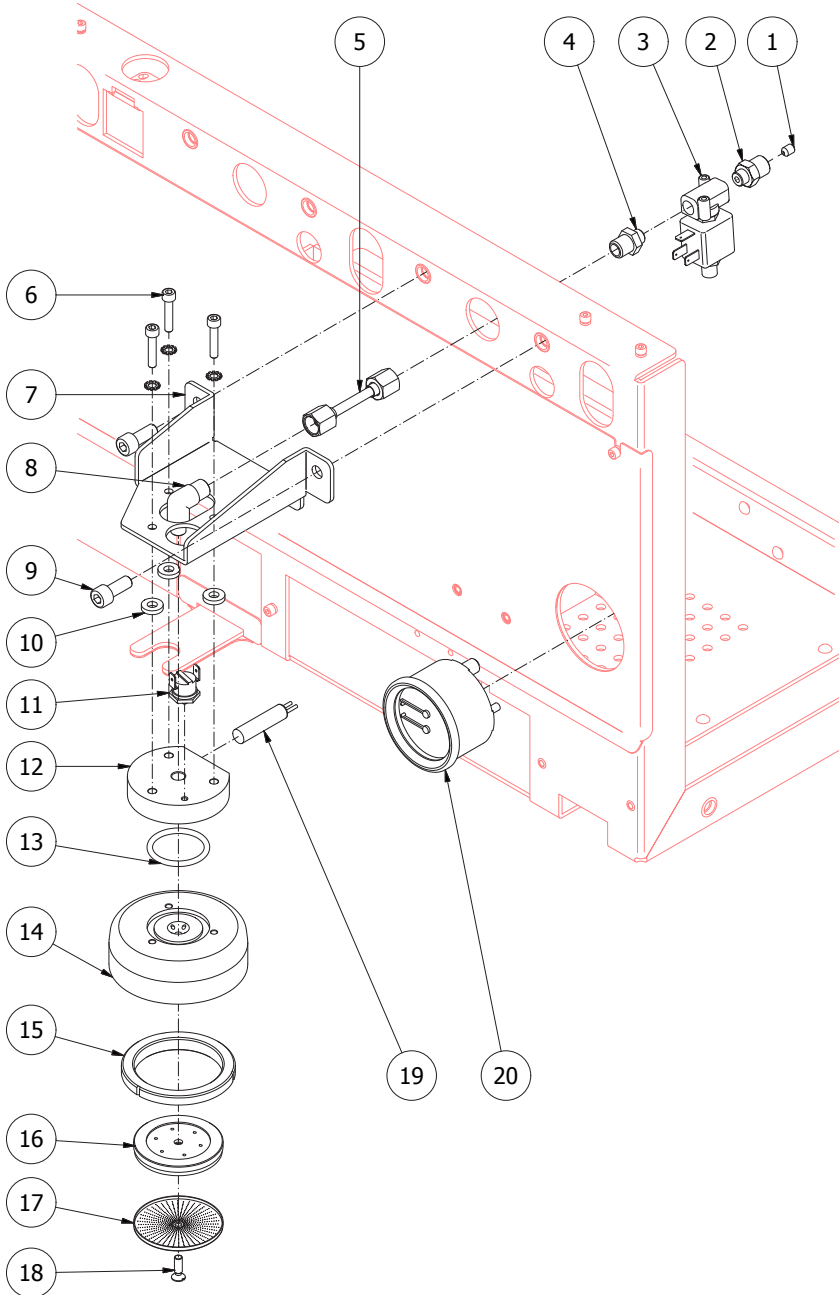

TABLE 6 (up to 31.08.10)
Mod. DE - PM