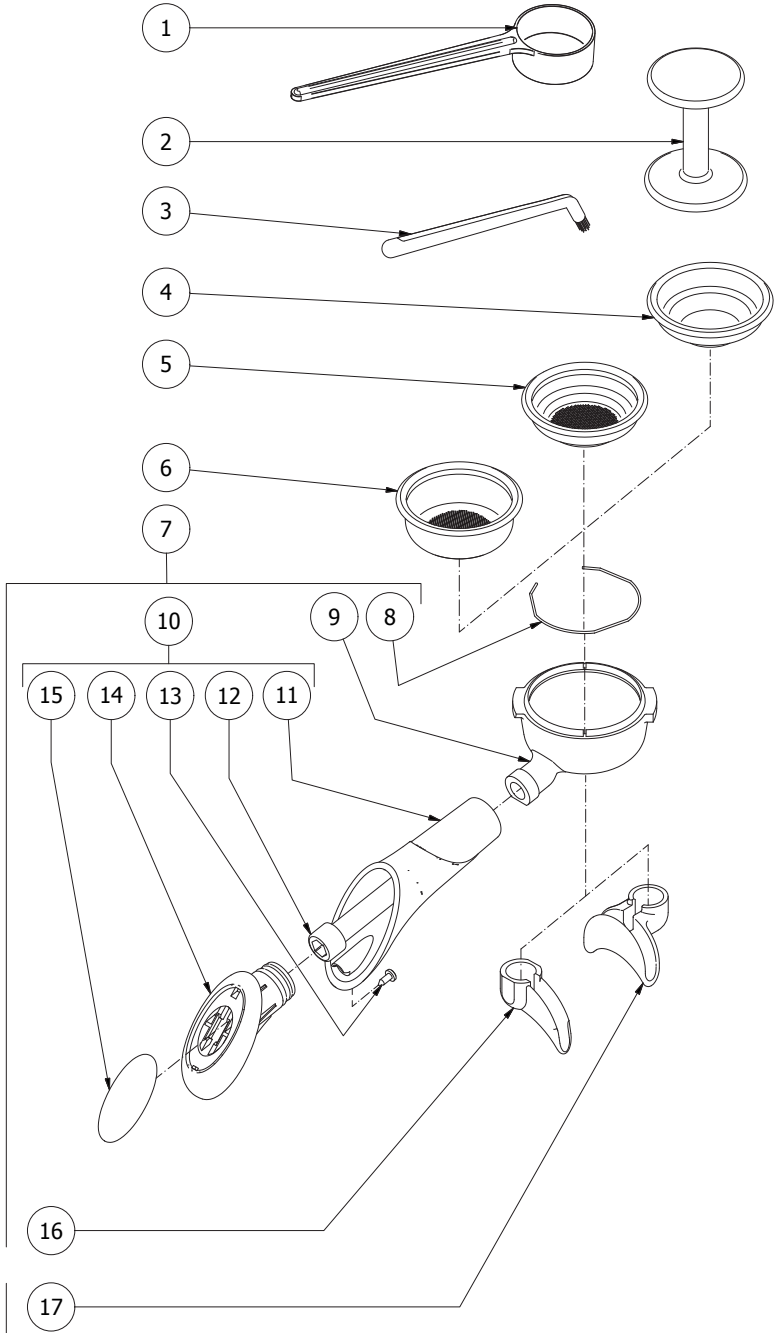

TABLE 12 (up to 31.03.10)
Mod. DE - PM

TABLE 12 (up to 05.10.12)
Mod. DE - PM

TABLE 12 (from 06.10.12)
Mod. DE - PM

TABLE 13
Mod. DE - PM

POS	CODE	DESCRIPTION
1	7496033	OR GASKET 2075 NBR
2	7374005	PUMP FILTER
3	7730506	PUMP 100 L/H PA104X 1-2GR
4	7805004	PLAIN WASHER D6 UNI 6592 FEZN
5	7821403	NUT M6 UNI 5587 OT
6	5302012	STRAIGHT FITTING 3/8"G X 3/8"NPT OT
7	7200505	FLEXIBLE HOSE L=350
8	7200504	FLEXIBLE HOSE 3/8" L=1500 AISI 304
9	7741001	ELECTRIC MOTOR 100V
9	7741102	ELECTRIC MOTOR 110V 18MF
9	7742206	ELECTRIC MOTOR 220/240V 10MF
10	7611508	PUMP CLAMP
11	7730508	PUMP JOINT KIT
12	7470601	VIBRATION-DAMPING D25X10
13	7434001	THERMOSTAT MANUAL
14	7816017	SCREW TCEI M4X6
15	7635418	RELAY 16A 110V 2 CONTACTS FASTON
15	7635419	RELAY 16A 220/230V 2 CONTACTS FASTON
15	7635420	RELAY 16A 240V 2 CONTACTS FASTON
16	5195001	NUT M4 NYLON
17	7374004	WASHER D4 NYLON
18	7826409	SCREW TE M4X30
19	5032401LL	ELECTRIC BOX
20	7816002	SCREW TCEI M4X12
21	7303503	HOSE D12.7X18.8 3/4FC L=2000MM
22	5225294	FITTING MF 3/4X3/8
23	5374501.01	DRIP TRAY
24	5373104.01LL	DRIP TRAY ABS COVER
25	7809800	TAPPING SCREW 3,9X9,5
26	7614003	NUT PG16 POLYAMIDE
26	7614004	NUT PG21 POLYAMIDE
27	7614001	CABLE-PRESS PG16 POLYAMIDE
27	7614002	CABLE-PRESS PG21 POLYAMIDE
28	3552404.01	CONNECTING CABLE H07RNF 3X2,5 MM ^ 2 (220/240 V)
28	3553904.01	CONNECTING CABLE 5X2,5 MM ^ 2 L=2,2MT(220/400V)
28	3556003	CONNECTING CABLE SOOW 3X10AWG-2,2MT (110V)
29	7613001	FAIRLEAD P36 RUBBER
30	5038418LL	LEVEL REGULATOR SUPPORT
31	7661033.01	LEVEL REGULATOR 3 PROBES 110/120V
31	7661034.01	LEVEL REGULATOR 3 PROBES 220/230V
31	7661035.01	LEVEL REGULATOR 3 PROBES 240V
32	7816004	SCREW TCEI M4 X 16
33	7612501R	CLAMP 5 CONTACTS KL24/5
34	7613007	FAIRLEAD M17V 3121145 RUBBER
35	7663005R	FILTER RC
36	7612513	CLAMP 4 CONTACTS