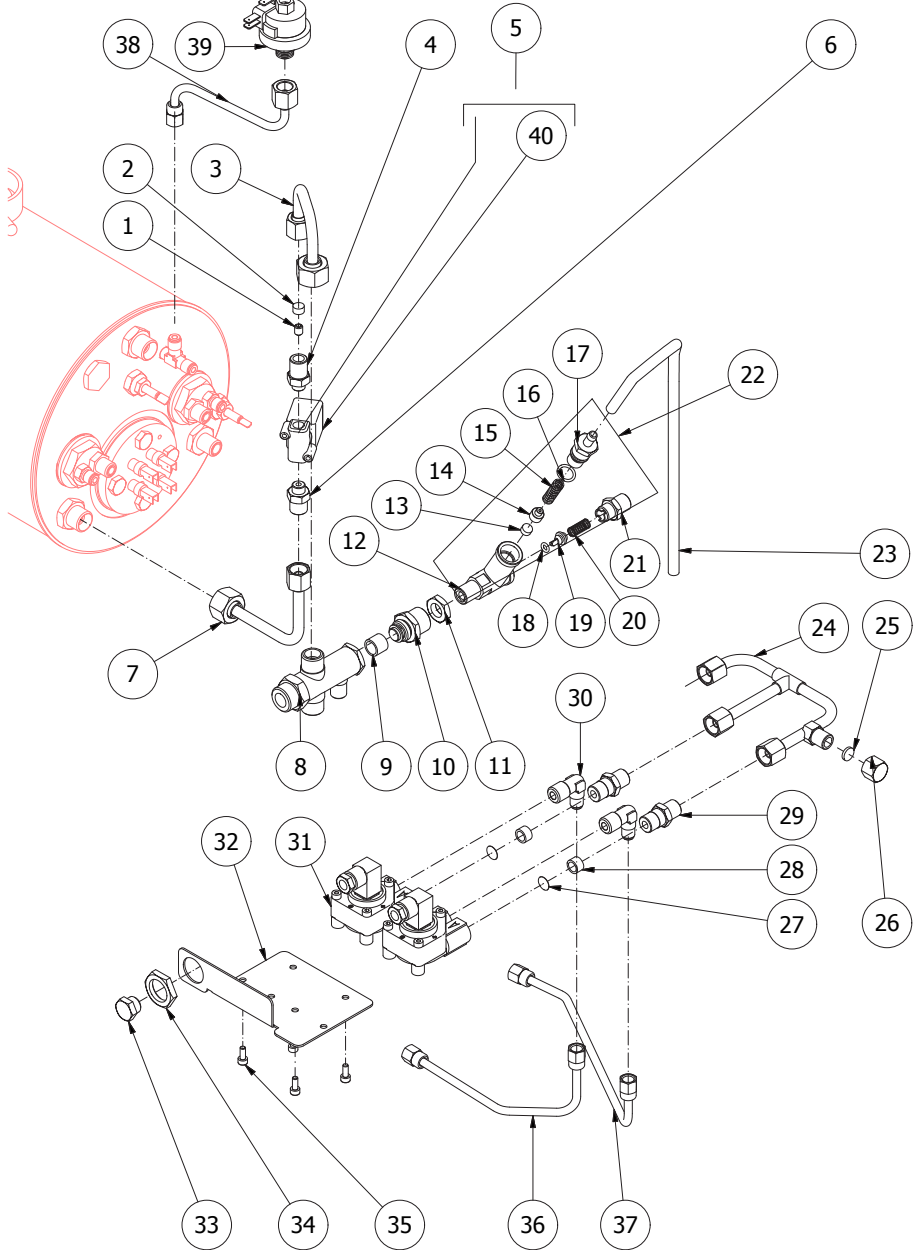

TABLE 3
Mod. DE

TABLE 4 Mod. DE	POS	CODE	DESCRIPTION
	1	5163270LL	EXCHANGER-1°GROUP SOLENOID VALVE HOSE
	2	5162316LL	HOSE FOR SOLENOID VALVE OF GROUP
	3	5163272LL	STEAM TAP HOSE
	4	5162317LL	PRESSOSTAT HOSE
	5	5163268LL	BOILER-WATER SOLENOID VALVE HOSE
	6	5163273LL	WATER TERMINAL HOSE
	6	5963560	ASSEMBLY MIXER
	7	5162341LL	EXCHANGER LOAD HOSE
	8	5194593LL	SOLENOID VALVE DRAIN HOSE 1ST GROUP
	9	5194575LL	SOLENOID VALVE DRAIN HOSE 1ND GROUP
	10	5194552	HOSE Ø 8x5 SILICONE L=500
	11	5163275LL	OUTLET HOSE L/A
	12	5163274LL	INLET AUTOMATIC LEVEL HOSE
	13	7400905	BOILER PRESSURE GAUGE CAPILLARY
	14	7400904	PUMP PRESSURE GAUGE CAPILLARY
	15	5162340LL	EXCHANGER LOAD HOSE
16	5163277LL	MANIFOLD HOSE DE B2009	
17	5163269LL	EXCHANGER-2°GROUP SOLENOID VALVE HOSE	