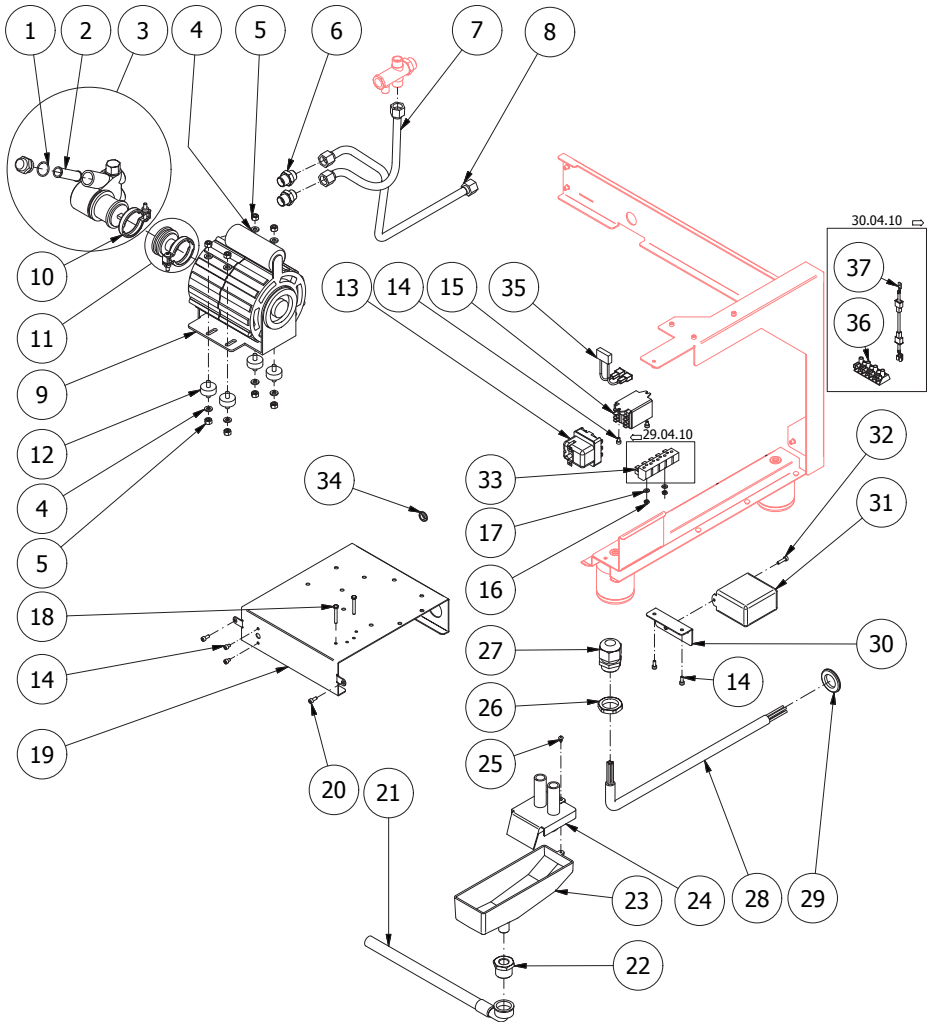

POS	CODE	DESCRIPTION
1	7496033	OR GASKET 2075 NBR
2	7374005	PUMP FILTER
3	7730506	PUMP 100 L/H PA104X 1-2GR
4	7805004	PLAIN WASHER D6 UNI 6592 FEZN
5	7821403	NUT M6 UNI 5587 OT
6	5302012	STRAIGHT FITTING 3/8"G X 3/8"NPT OT
7	7200505	FLEXIBLE HOSE L=350
8	7200504	FLEXIBLE HOSE 3/8" L=1500 AISI 304
9	7741001	ELECTRIC MOTOR 100V
9	7741102	ELECTRIC MOTOR 110V 18MF
9	7742206	ELECTRIC MOTOR 220/240V 10MF
10	7611508	PUMP CLAMP
11	7730508	PUMP JOINT KIT
12	7470601	VIBRATION-DAMPING D25X10
13	7434001	THERMOSTAT MANUAL
14	7816017	SCREW TCEI M4X6
15	7635418	RELAY 16A 110V 2 CONTACTS FASTON
15	7635419	RELAY 16A 220/230V 2 CONTACTS FASTON
15	7635420	RELAY 16A 240V 2 CONTACTS FASTON
16	5195001	NUT M4 NYLON
17	7374004	WASHER D4 NYLON
18	7826409	SCREW TE M4X30
19	5032401LL	ELECTRIC BOX
20	7816002	SCREW TCEI M4X12
21	7303503	HOSE D12.7X18.8 3/4FC L=2000MM
22	5225294	FITTING MF 3/4X3/8
23	5374501.01	DRIP TRAY
24	5373104.01LL	DRIP TRAY ABS COVER
25	7809800	TAPPING SCREW 3,9X9,5
26	7614003	NUT PG16 POLYAMIDE
26	7614004	NUT PG21 POLYAMIDE
27	7614001	CABLE-PRESS PG16 POLYAMIDE
27	7614002	CABLE-PRESS PG21 POLYAMIDE
28	3552404.01	CONNECTING CABLE H07RNF 3X2,5 MM ^ 2 (220/240 V)
28	3553904.01	CONNECTING CABLE 5X2,5 MM ^ 2 L=2,2MT(220/400V)
28	3556003	CONNECTING CABLE SOOW 3X10AWG-2,2MT (110V)
29	7613001	FAIRLEAD P36 RUBBER
30	5038418LL	LEVEL REGULATOR SUPPORT
31	7661033.01	LEVEL REGULATOR 3 PROBES 110/120V
31	7661034.01	LEVEL REGULATOR 3 PROBES 220/230V
31	7661035.01	LEVEL REGULATOR 3 PROBES 240V
32	7816004	SCREW TCEI M4 X 16
33	7612501R	CLAMP 5 CONTACTS KL24/5
34	7613007	FAIRLEAD M17V 3121145 RUBBER
35	7663005R	FILTER RC
36	7612513	CLAMP 4 CONTACTS

TABLE 14
Mod. PM