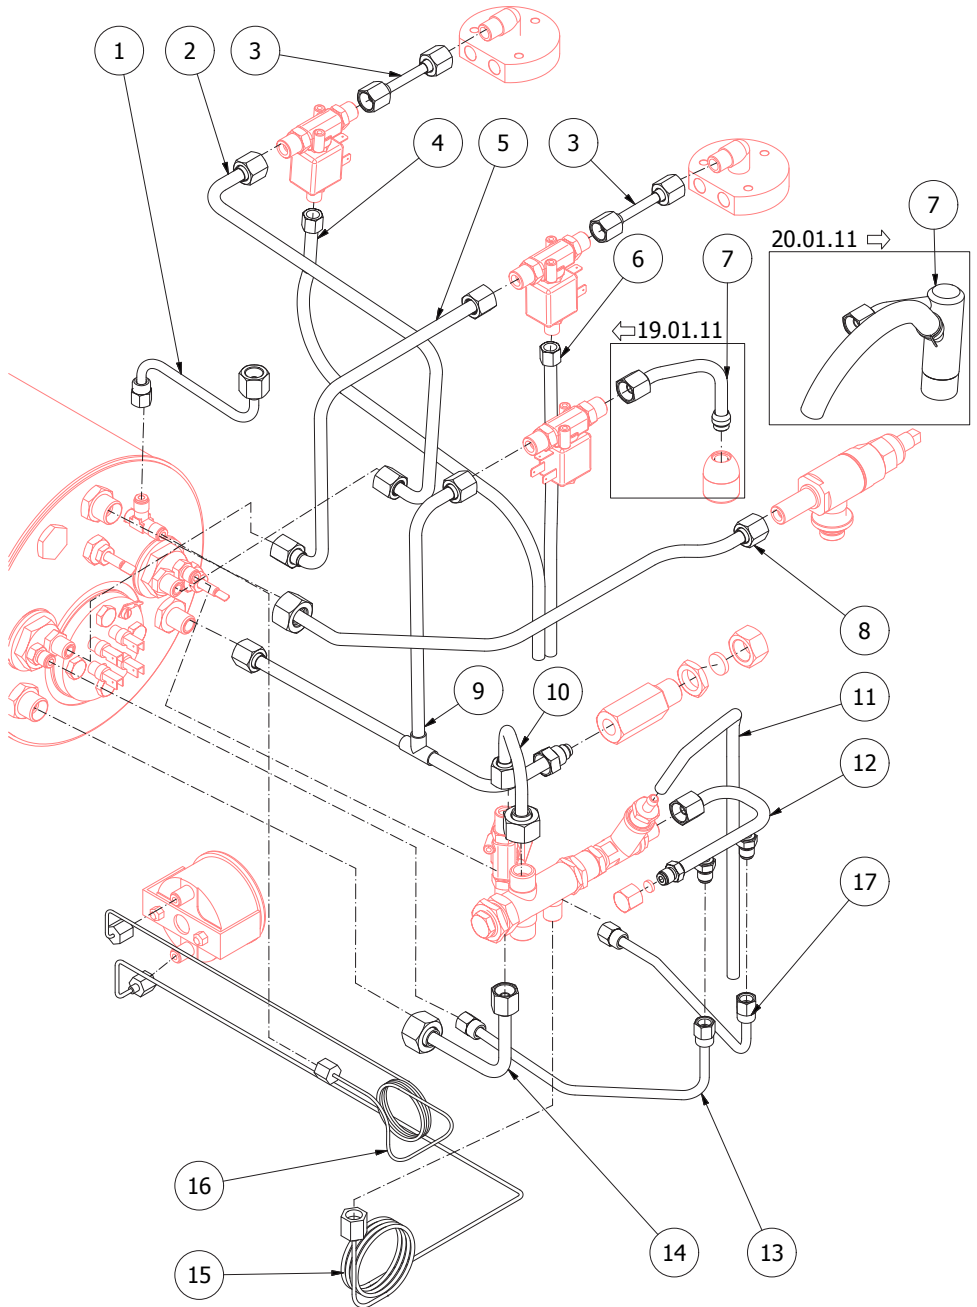

TABLE 16
Mod. PM