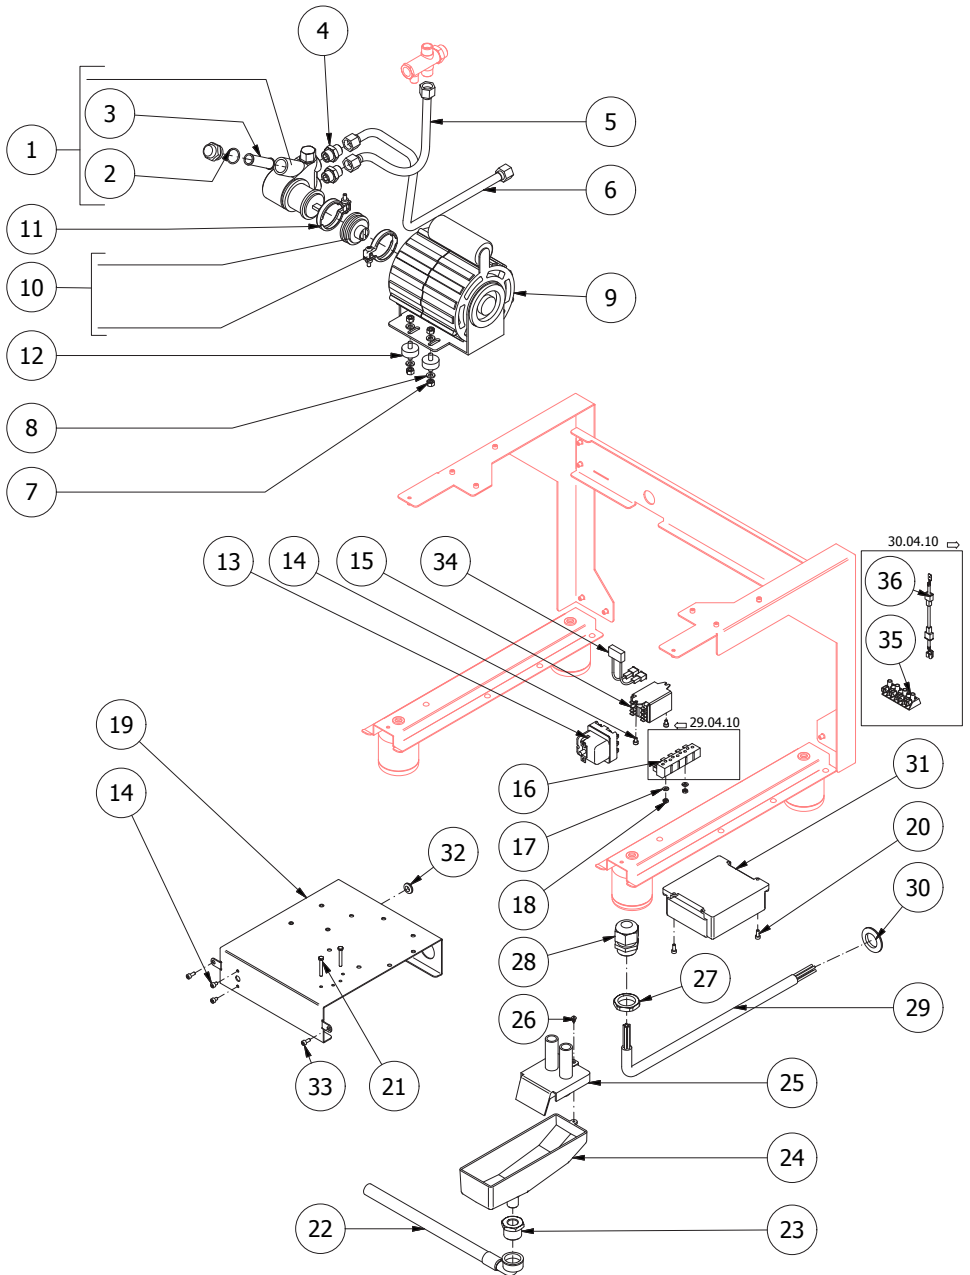

TABLE 2
Mod. DE

TABLE 2
Mod. DE

POS	CODE	DESCRIPTION
1	5223003	JET M6 X 6 HOLE D0.8 OT
2	5471019	FILTER D8,5X5 AISI304
3	5163274LL	INLET AUTOMATIC LEVEL HOSE
4	5225238	STRAIGHT FITTING M13 X 1/8"GC
5	7702310	SOLENOID VALVE 2 WAY 230V PARKER
5	7701111	SOLENOID VALVE 2 WAY 115V PARKER
5	7702409	SOLENOID VALVE 2 WAY 240V PARKER
6	5302014	FITTING M13X1/8"G ES.15 H23.5 OT
7	5163275LL	OUTLET HOSE L/A
8	5302501	MULTIPLE FITTING 5 WAY
9	5471002	FILTER D13.5 H11 AISI 304
10	5302061	FITTING MF 3/8X1/4
11	5221821	NUT 1/4"G H5 OT
12	5283048	SURPRESSION VALVE BODY
13	5493001	GASKET D8 X 4 EPT 70SH
14	5224619TP	GASKET-HOLDER D5.3 OT
15	5471506.01	CALIBRATED SPRING D1.1 H32 AISI 302
16	7496052	OR GASKET 114
17	5302071	RUBBER-HOLDER FITTING M12x1 OT
18	7496018	OR GASKET 105 VITON
19	5224615TP	GASKET-HOLDER
20	5471505	CALIBRATED SPRING D0.45 H22 AISI 302
21	5302018	STRAIGHT FITTING M12 X M13 H26.5 OT
22	5965164	ASSEMBLY SURPRESSION VALVE 12BAR
23	5194552	HOSE Ø 8x5 SILICONE L=500
24	5163277LL	MANIFOLD HOSE B2009
25	5492008	GASKET D10.5 X 2
26	5221813	CAP NUT M12
27	5471001	NET FILTER D11 AISI 304
28	5191501	SPACER D11X8X6.5 PTFE
29	5302001	STRAIGHT FITTING 1/4"G X M13 OT
30	7303004TR	UNION ELBOW 1/4"G X 1/8"G
31	7431001	FLOW METER + AUT. WITH LED
32	5037835LW	FLOW METER SUPPORT
33	5226405TP	PLUG 1/4"G ES.16 H13 OT
34	5221823	NUT M20x1.25
35	7816009	SCREW TCEI M4X10
36	5162340LL	EXCHANGER LOAD HOSE
37	5162341LL	EXCHANGER LOAD HOSE
38	5162317LL	PRESSOSTAT HOSE
39	7433013	PRESSOSTAT XP/100 1/4"G
40	7630327	SOLENOID VALVE COIL 110V PARKER
40	7630328	SOLENOID VALVE COIL 220/230V PARKER
40	7630329	SOLENOID VALVE COIL 240V PARKER