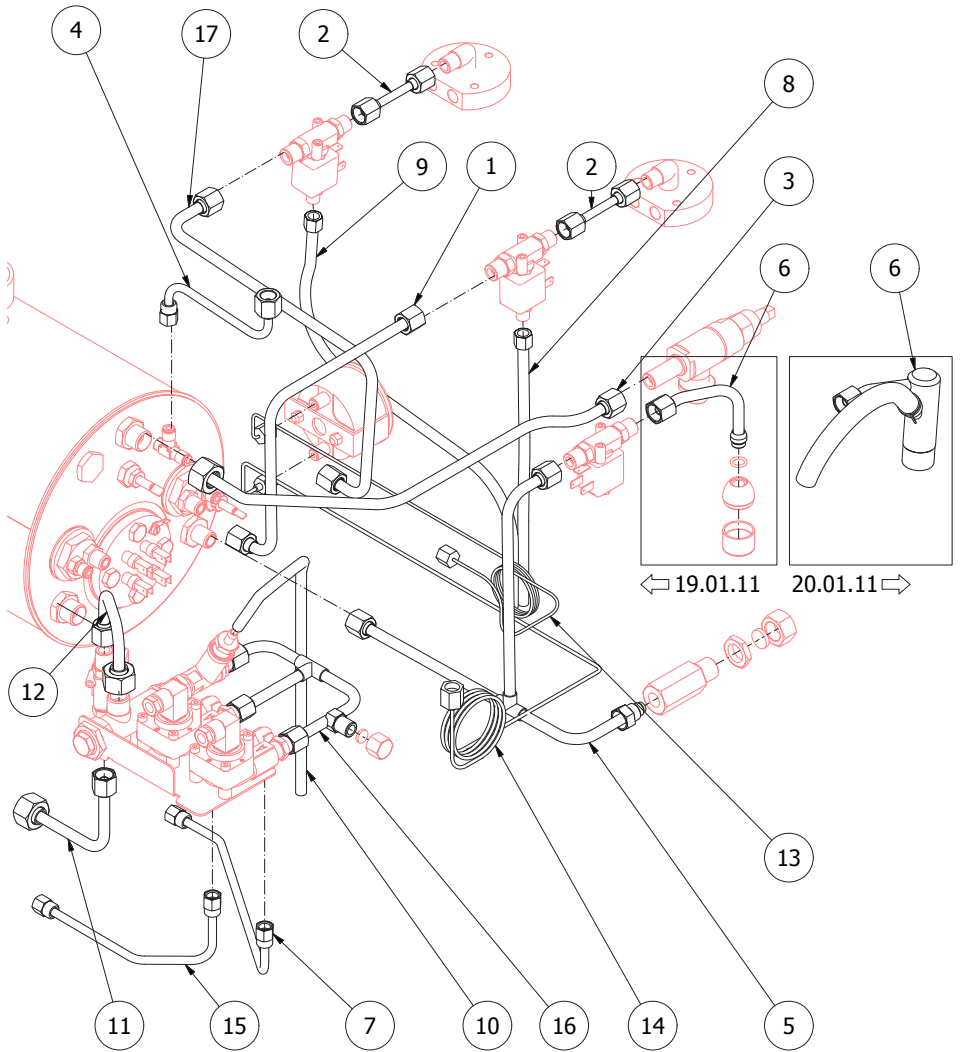

TABLE 4
Mod. DE