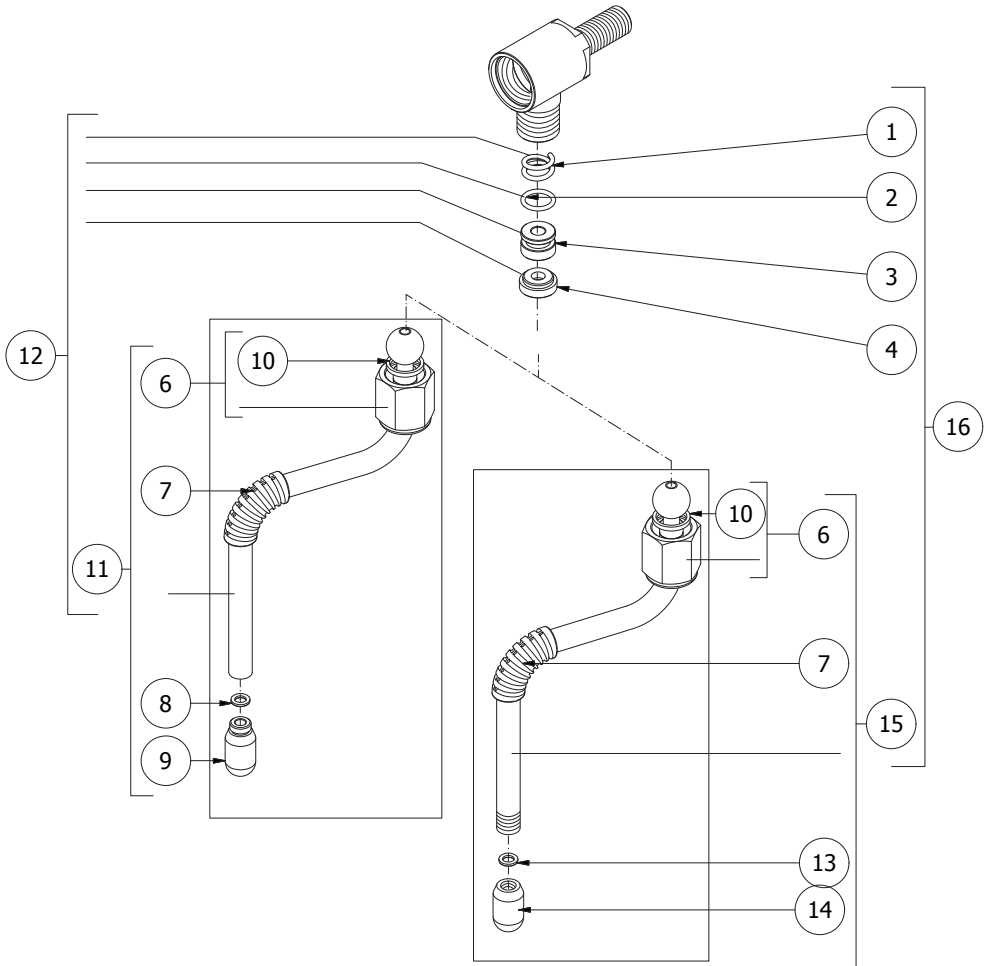

TABLE 11
Mod. DE - PM