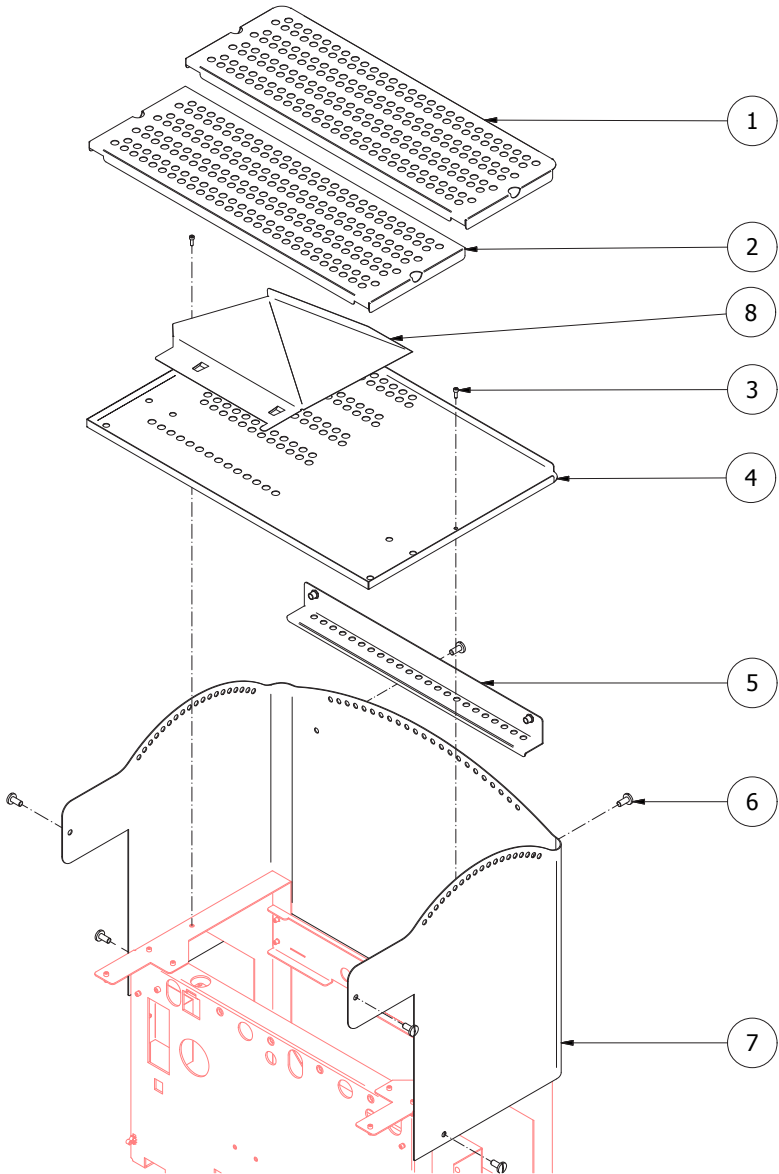

POS	CODE	DESCRIPTION
1	7730506	PUMP 100 L/H PA104X 1-2GR
2	7496033	OR GASKET 2075 NBR
3	7374005	PUMP FILTER
4	5302012	STRAIGHT FITTING 3/8" G X 3/8" NPT OT
5	7200505	FLEXIBLE HOSE L=350
6	7200504	FLEXIBLE HOSE 3/8" L=1500 AISI 304
7	7821403	NUT M6 UNI 5587 OT
8	7805004	PLAIN WASHER D6 UNI 6592 FEZN
9	7741001	ELECTRIC MOTOR 100V
9	7741102	ELECTRIC MOTOR 110V 18MF
9	7742206	ELECTRIC MOTOR 220/240V 10MF
10	7730508	PUMP JOINT KIT
11	7611508	PUMP CLAMP
12	7470601	VIBRATION-DAMPING D25X10
13	7434001	THERMOSTAT MANUAL
14	7816017	SCREW TCEI M4X6
15	7635418	RELAY 16A 110V 2 CONTACTS FASTON
15	7635419	RELAY 16A 220/230V 2 CONTACTS FASTON
15	7635420	RELAY 16A 240V 2 CONTACTS FASTON
16	7612501R	CLAMP 5 CONTACTS KL24/5
17	7374004	WASHER D4 NYLON
18	5195001	NUT M4 NYLON
19	5032401LL	ELECTRIC BOX
20	7816009	SCREW TCEI M4X10
21	7826409	SCREW TE M4X30
22	7303503	HOSE D12.7X18.8 3/4FC L=2000MM
23	5225294	FITTING MF 3/4X3/8
24	5374501.01	DRIP TRAY
25	5373104.01LL	DRIP TRAY ABS COVER
26	7809800	TAPPING SCREW 3,9X9,5
27	7614004	NUT PG21 POLYAMIDE
27	7614003	NUT PG16 POLYAMIDE
28	7614002	CABLE-PRESS PG21 POLYAMIDE
28	7614001	CABLE-PRESS PG16 POLYAMIDE
29	3552404.01	CONNECTING CABLE H07RNF 3X2,5 MM ^ 2 (220/240 V)
29	3553904.01	CONNECTING CABLE 5X2,5 MM ^ 2 L=2,2MT(220/400V)
29	3556003	CONNECTING CABLE SOOW 3X10AWG-2,2MT (110V)
30	7613001	FAIRLEAD P36 RUBBER
31	7662668	ELECTRONIC DOSAGE DE 220/240V
31	7662669	ELECTRONIC DOSAGE DE 110/120V
31	7662750	ELECTRONIC DOSAGE DE 110/120V (DE version WITH MIXER)
31	7662751	ELECTRONIC DOSAGE DE 220/240V (DE version WITH MIXER)
32	7613007	FAIRLEAD M17V 3121145 RUBBER
33	7816002	SCREW TCEI M4X12
34	7663005R	FILTER RC
35	7612513	CLAMP 4 CONTACTS