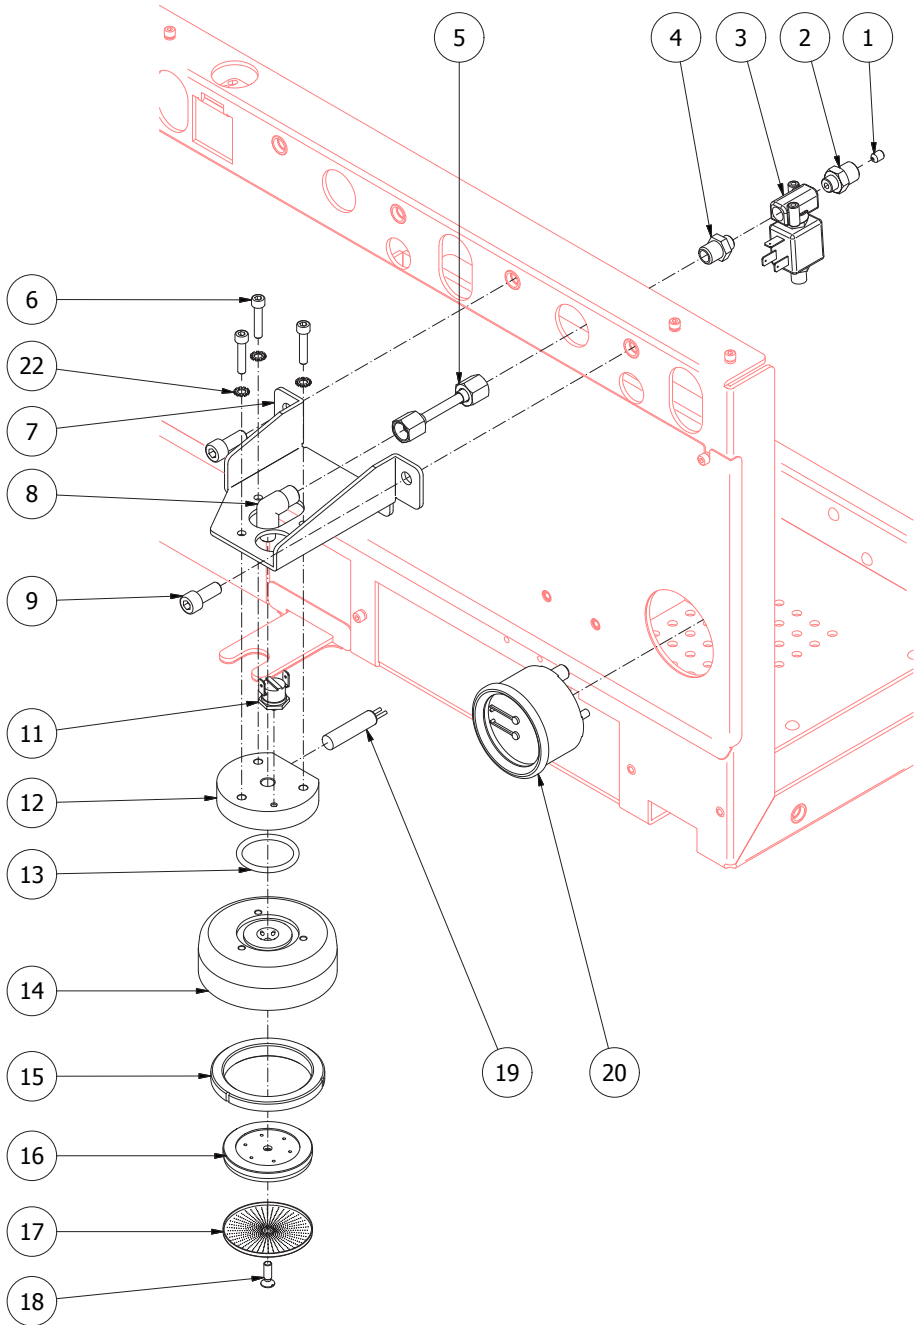

TABLE 6 (up to 01.04.13)
Mod. DE - PM