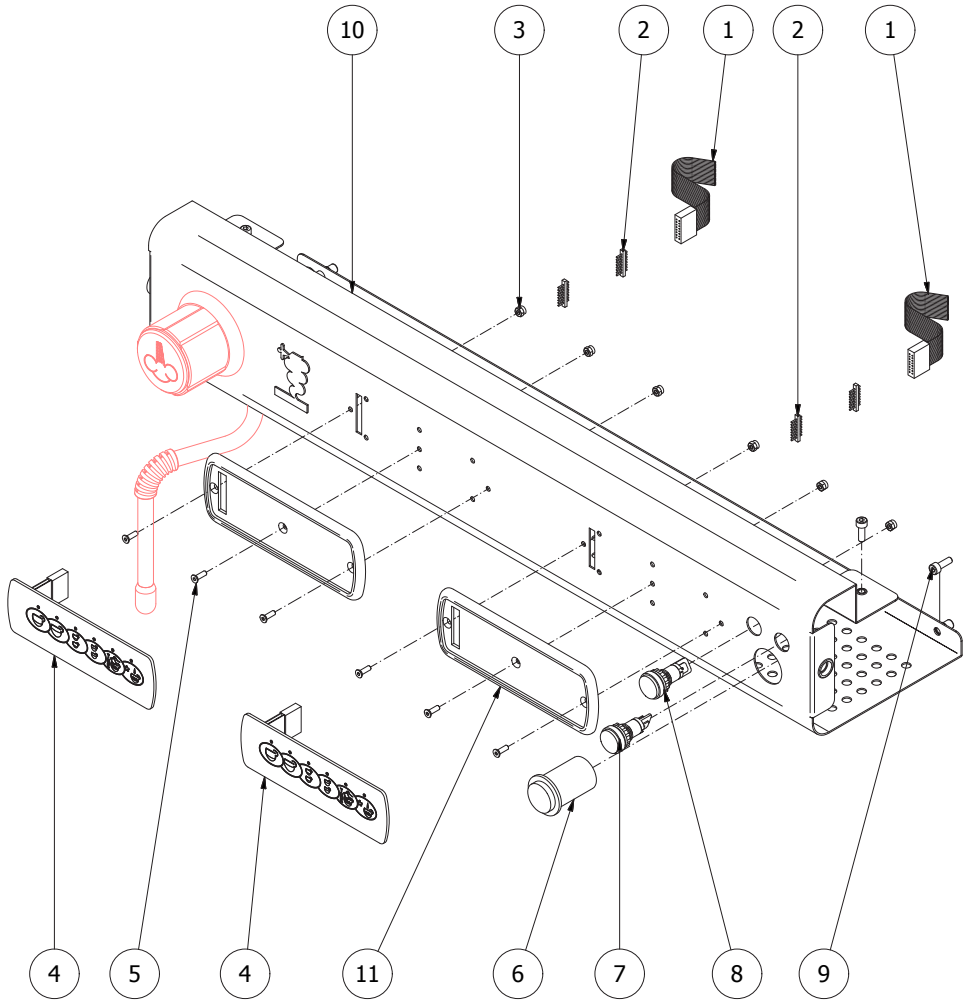

TABLE 8
Mod. DE