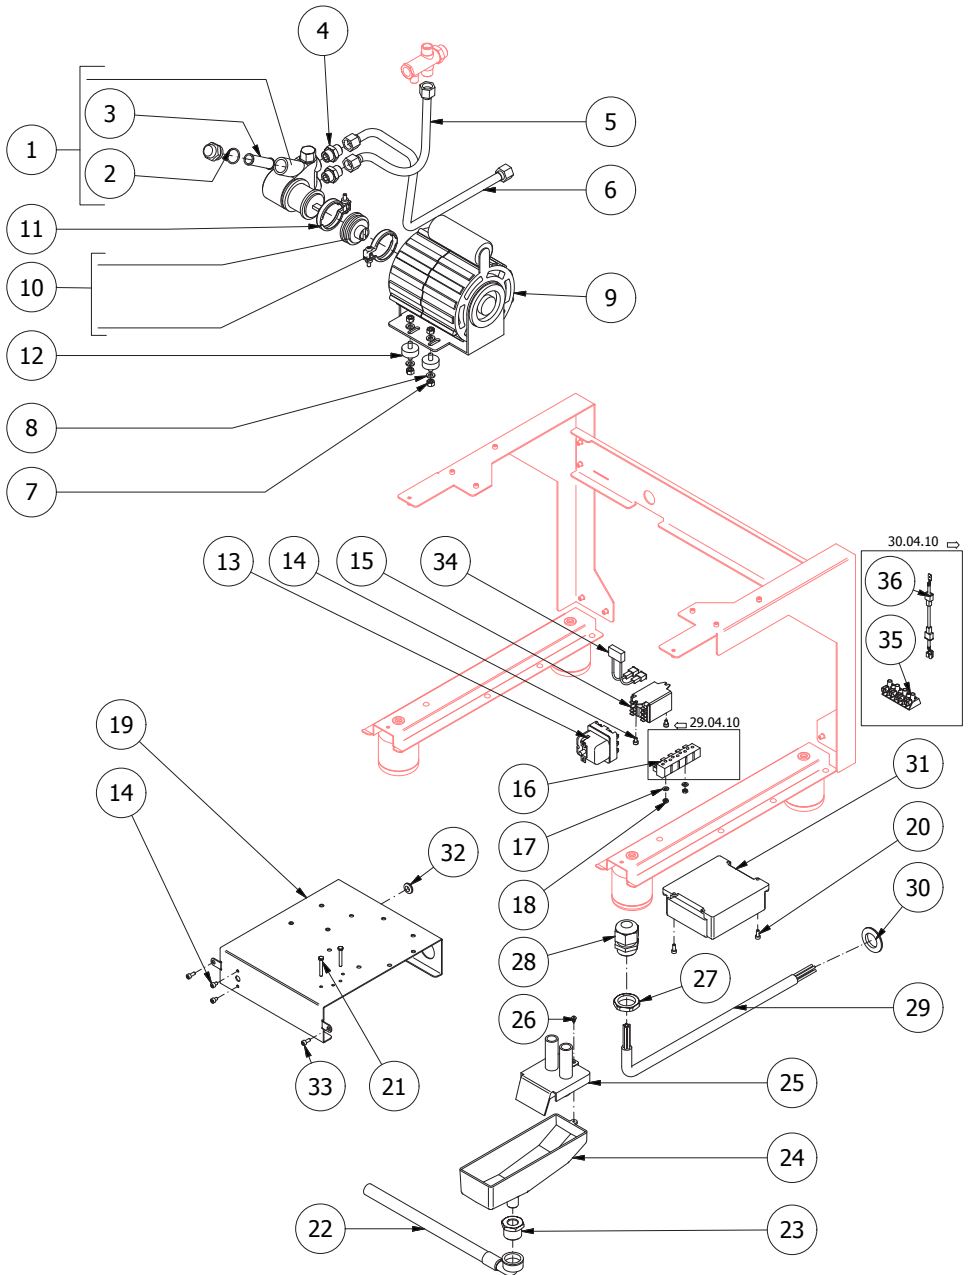

TABLE 2
Mod. DE

TABLE 2
Mod. DE

POS	CODE	DESCRIPTION
1	5223003	JET M6 X 6 HOLE D0.8 OT
2	5471019	FILTER D8,5X5 AISI304
3	5163274LL	INLET AUTOMATIC LEVEL HOSE
4	5225238	STRAIGHT FITTING M13 X 1/8"GC
5	7702310	SOLENOID VALVE 2 WAY 230V PARKER
5	7701111	SOLENOID VALVE 2 WAY 115V PARKER
5	7702409	SOLENOID VALVE 2 WAY 240V PARKER
6	5302014	FITTING M13X1/8"G ES.15 H23.5 OT
7	5163275LL	OUTLET HOSE L/A
8	5302501	MULTIPLE FITTING 5 WAY
9	5471002	FILTER D13.5 H11 AISI 304
10	5302061	FITTING MF 3/8X1/4
11	5221821	NUT 1/4"G H5 OT
12	5283048	SURPRESSION VALVE BODY
13	5493001	GASKET D8 X 4 EPT 70SH
14	5224619TP	GASKET-HOLDER D5.3 OT
15	5471506.01	CALIBRATED SPRING D1.1 H32 AISI 302
16	7496052	OR GASKET 114
17	5302071	RUBBER-HOLDER FITTING M12x1 OT
18	7496018	OR GASKET 105 VITON
19	5224615TP	GASKET-HOLDER
20	5471505	CALIBRATED SPRING D0.45 H22 AISI 302
21	5302018	STRAIGHT FITTING M12 X M13 H26.5 OT
22	5965164	ASSEMBLY SURPRESSION VALVE 12BAR
23	5194552	HOSE Ø 8x5 SILICONE L=500
24	5163277LL	MANIFOLD HOSE B2009
25	5492008	GASKET D10.5 X 2
26	5221813	CAP NUT M12
27	5471001	NET FILTER D11 AISI 304
28	5191501	SPACER D11X8X6.5 PTFE
29	5302001	STRAIGHT FITTING 1/4"G X M13 OT
30	7303004TR	UNION ELBOW 1/4"G X 1/8"G
31	7431001	FLOW METER + AUT. WITH LED
32	5037835LW	FLOW METER SUPPORT
33	5226405TP	PLUG 1/4"G ES.16 H13 OT
34	5221823	NUT M20x1.25
35	7816009	SCREW TCEI M4X10
36	5162340LL	EXCHANGER LOAD HOSE
37	5162341LL	EXCHANGER LOAD HOSE
38	5162317LL	PRESSOSTAT HOSE
39	7433013	PRESSOSTAT XP/100 1/4"G
40	7630327	SOLENOID VALVE COIL 110V PARKER
40	7630328	SOLENOID VALVE COIL 220/230V PARKER
40	7630329	SOLENOID VALVE COIL 240V PARKER