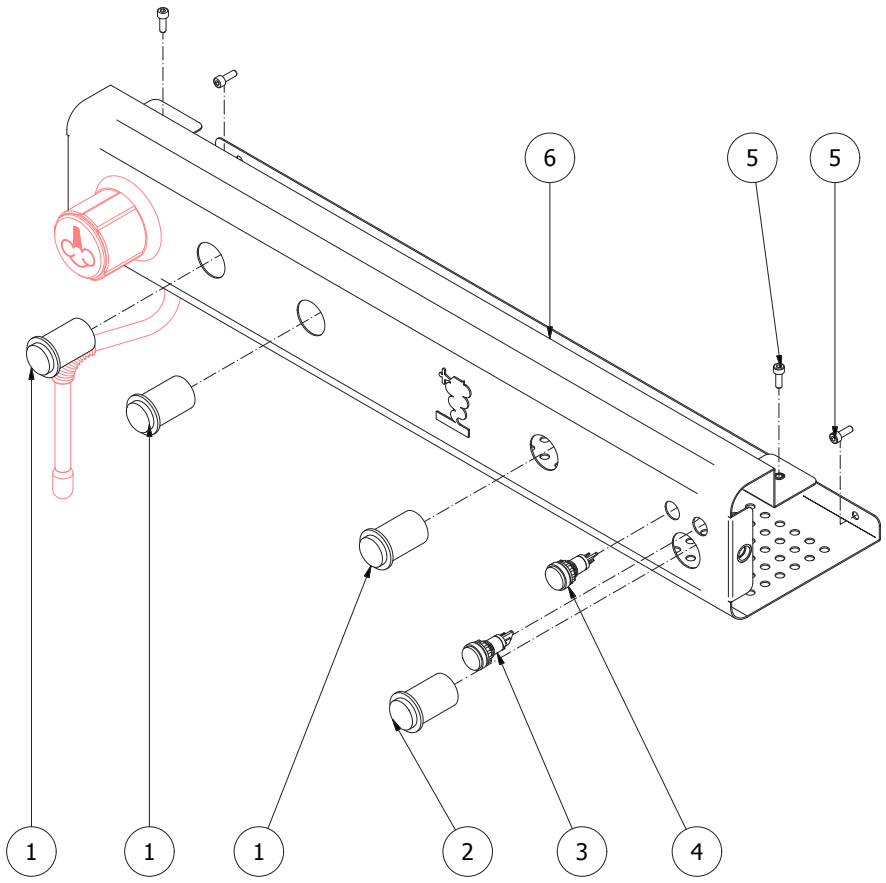

TABLE 17
Mod. PM