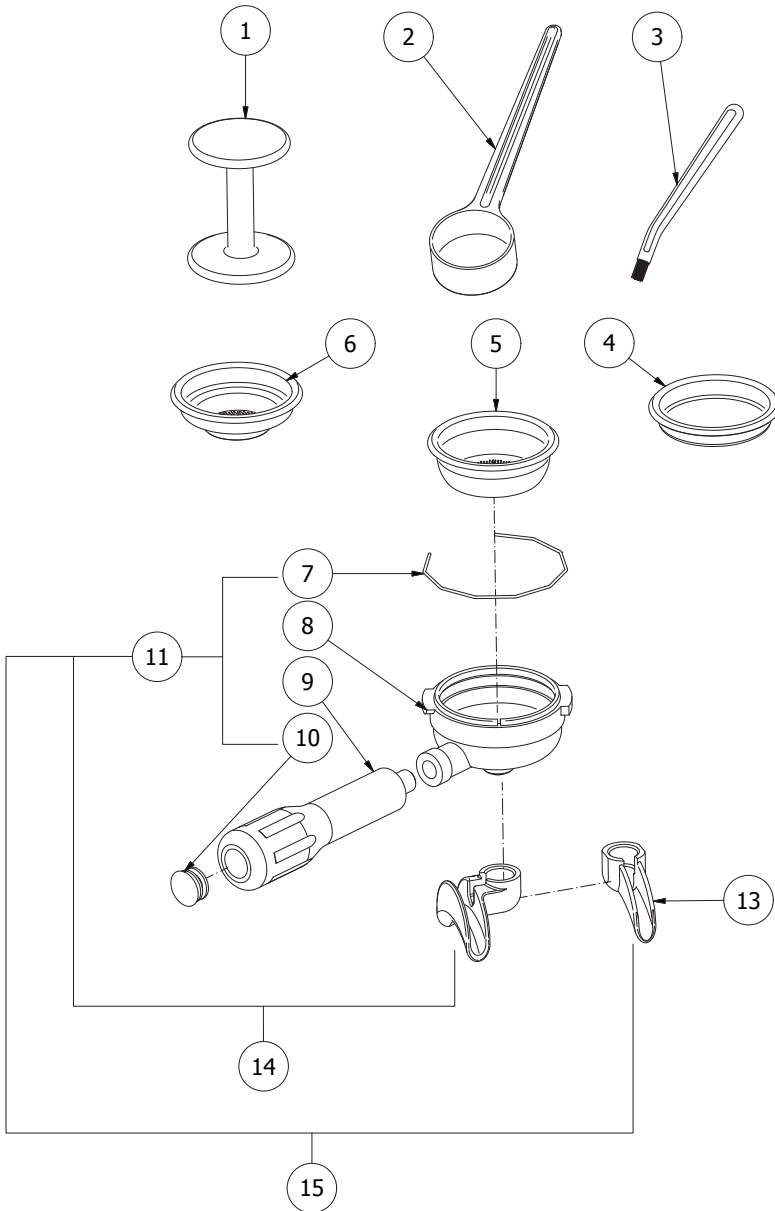

TABLE 12 (up to 31.03.10)
Mod. DE - PM

TABLE 12 (up to 05.10.12)
Mod. DE - PM

TABLE 12 (from 06.10.12)
Mod. DE - PM

TABLE 13
Mod. DE - PM

POS	CODE	DESCRIPTION
1	7496033	OR GASKET 2075 NBR
2	7374005	PUMP FILTER
3	7730506	PUMP 100 L/H PA104X 1-2GR
4	7805004	PLAIN WASHER D6 UNI 6592 FEZN
5	7821403	NUT M6 UNI 5587 OT
6	5302012	STRAIGHT FITTING 3/8"G X 3/8"NPT OT
7	7200505	FLEXIBLE HOSE L=350
8	7200504	FLEXIBLE HOSE 3/8" L=1500 AISI 304
9	7741001	ELECTRIC MOTOR 100V
9	7741102	ELECTRIC MOTOR 110V 18MF
9	7742206	ELECTRIC MOTOR 220/240V 10MF
10	7611508	PUMP CLAMP
11	7730508	PUMP JOINT KIT
12	7470601	VIBRATION-DAMPING D25X10
13	7434001	THERMOSTAT MANUAL
14	7816017	SCREW TCEI M4X6
15	7635418	RELAY 16A 110V 2 CONTACTS FASTON
15	7635419	RELAY 16A 220/230V 2 CONTACTS FASTON
15	7635420	RELAY 16A 240V 2 CONTACTS FASTON
16	5195001	NUT M4 NYLON
17	7374004	WASHER D4 NYLON
18	7826409	SCREW TE M4X30
19	5032401LL	ELECTRIC BOX
20	7816002	SCREW TCEI M4X12
21	7303503	HOSE D12.7X18.8 3/4FC L=2000MM
22	5225294	FITTING MF 3/4X3/8
23	5374501.01	DRIP TRAY
24	5373104.01LL	DRIP TRAY ABS COVER
25	7809800	TAPPING SCREW 3,9X9,5
26	7614003	NUT PG16 POLYAMIDE
26	7614004	NUT PG21 POLYAMIDE
27	7614001	CABLE-PRESS PG16 POLYAMIDE
27	7614002	CABLE-PRESS PG21 POLYAMIDE
28	3552404.01	CONNECTING CABLE H07RNF 3X2,5 MM ^ 2 (220/240 V)
28	3553904.01	CONNECTING CABLE 5X2,5 MM ^ 2 L=2,2MT(220/400V)
28	3556003	CONNECTING CABLE SOOW 3X10AWG-2,2MT (110V)
29	7613001	FAIRLEAD P36 RUBBER
30	5038418LL	LEVEL REGULATOR SUPPORT
31	7661033.01	LEVEL REGULATOR 3 PROBES 110/120V
31	7661034.01	LEVEL REGULATOR 3 PROBES 220/230V
31	7661035.01	LEVEL REGULATOR 3 PROBES 240V
32	7816004	SCREW TCEI M4 X 16
33	7612501R	CLAMP 5 CONTACTS KL24/5
34	7613007	FAIRLEAD M17V 3121145 RUBBER
35	7663005R	FILTER RC
36	7612513	CLAMP 4 CONTACTS