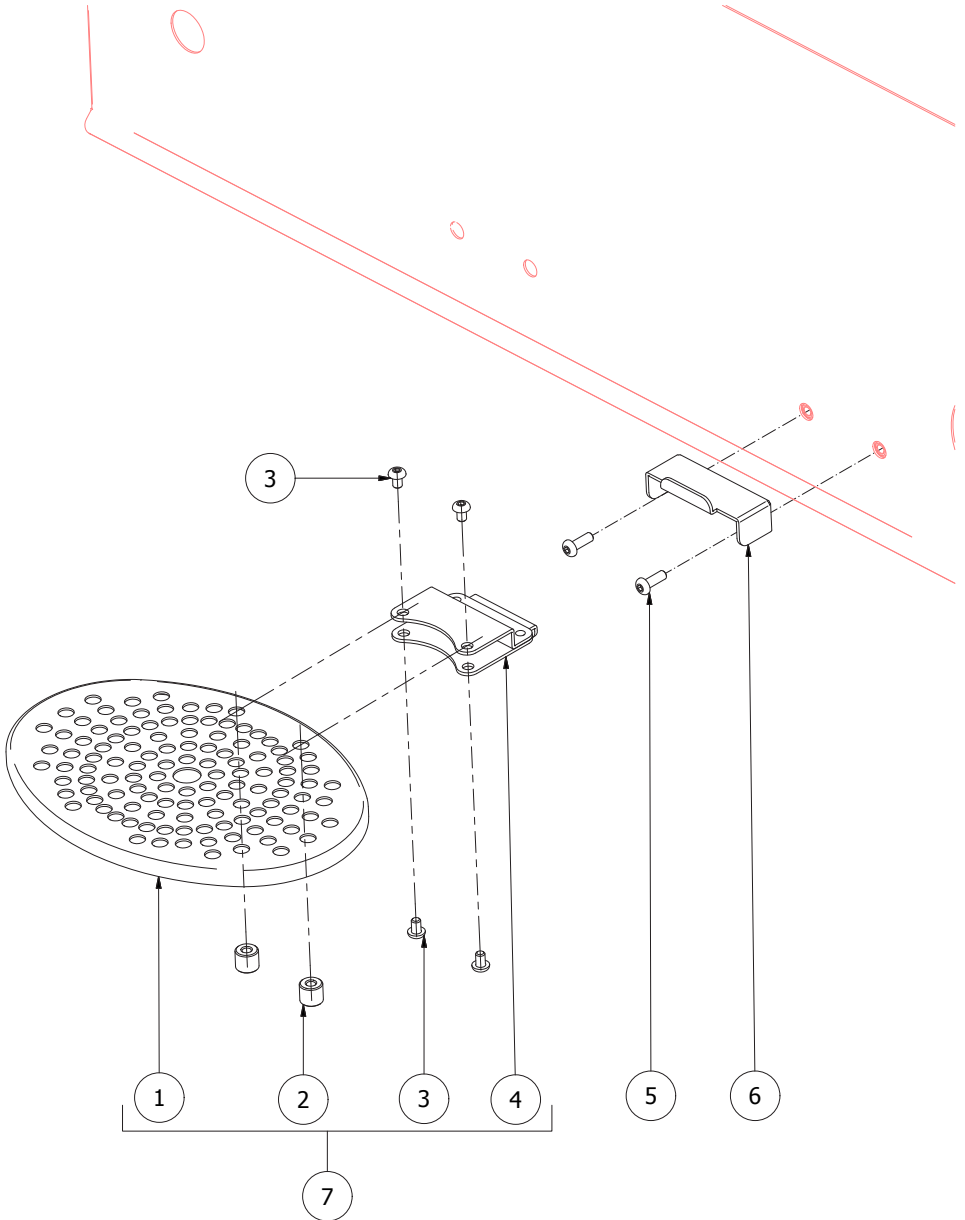

TABLE 9
Mod. DE - PM