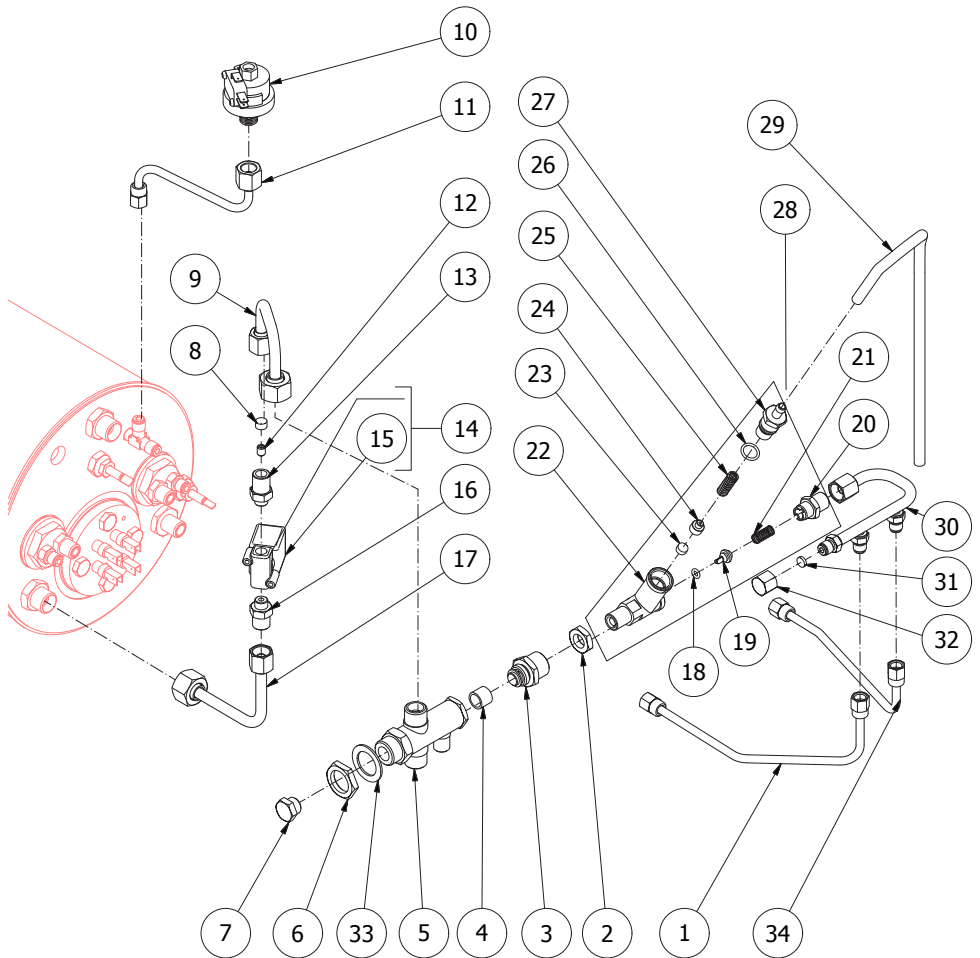

POS	CODE	DESCRIPTION
TABLE 15	1	5162342LL	EXCHANGER LOAD HOSE
	2	5221821	NUT 1/4"G H5 OT
	3	5302061	FITTING MF 3/8X1/4
	4	5471002	FILTER D13.5 H11 AISI 304
	5	5302501	MULTIPLE FITTING 5 WAY
	6	5221823	NUT M20x1.25
	7	5226405TP	PLUG 1/4"G ES.16 H13 OT
	8	5471019	FILTER D8,5X5 AISI304
	9	5163274LL	INLET AUTOMATIC LEVEL HOSE
	10	7433013	PRESSOSTAT XP/100 1/4"G
	11	5162317LL	PRESSOSTAT HOSE
	12	5223003	JET M6 X 6 HOLE D0.8 OT
	13	5225238	STRAIGHT FITTING M13 X 1/8"GC
	14	7702310	SOLENOID VALVE 2 WAY 230V PARKER
	14	7701111	SOLENOID VALVE 2 WAY 115V PARKER
	14	7702409	SOLENOID VALVE 2 WAY 240V PARKER
	15	7630327	SOLENOID VALVE COIL 110V PARKER
	15	7630328	SOLENOID VALVE COIL 220/230V PARKER
	15	7630329	SOLENOID VALVE COIL 240V PARKER
	16	5302014	FITTING M13X1/8"G ES.15 H23.5 OT
	17	5163275LL	OUTLET HOSE L/A
	18	7496018	OR GASKET 105 VITON
	19	5224615TP	GASKET-HOLDER
	20	5302018	STRAIGHT FITTING M12 X M13 H26.5 OT
	21	5471505	CALIBRATED SPRING D0.45 H22 AISI 302
	22	5283048	SURPRESSION VALVE BODY
	23	5493001	GASKET D8 X 4 EPT 70SH
	24	5224619TP	GASKET-HOLDER D5.3 OT
	25	5471506.01	CALIBRATED SPRING D1.1 H32 AISI 302
	26	7496052	OR GASKET 114
	27	5302071	RUBBER-HOLDER FITTING M12x1 OT
	28	5965164	ASSEMBLY SURPRESSION VALVE 12BAR
	29	5194552	HOSE Ø 8x5 SILICONE L=500
	30	5163276LL	MANIFOLD HOSE P B2009
31	5492019	GASKET D8 X 2 ASBESTOS FREE	
32	5221835	CAP NUT 1/8"G	
33	5999906	WASHER D20 X 30	
34	5162343LL	EXCHANGER LOAD HOSE	

TABLE 15
Mod. PM