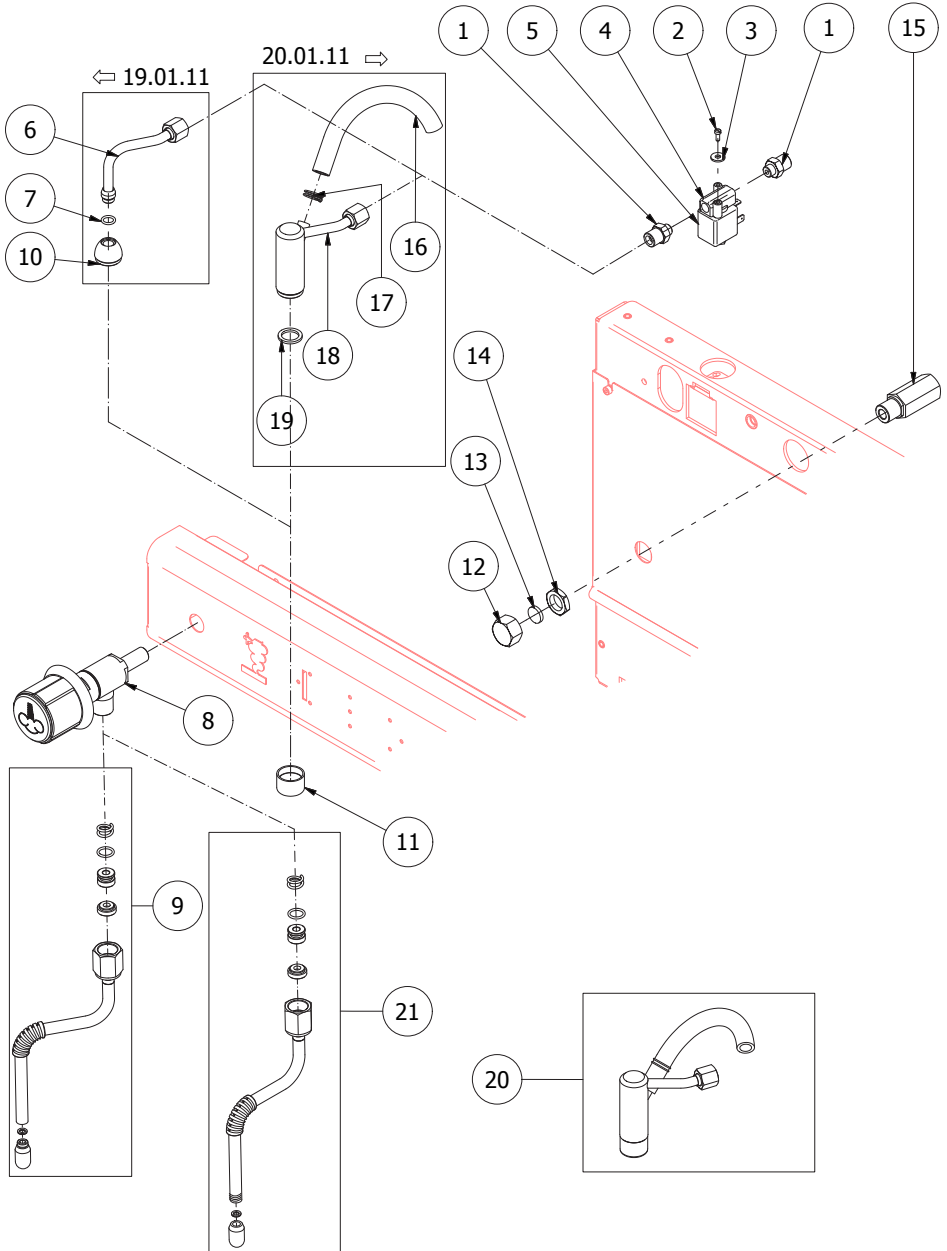

TABLE 7
Mod. DE - PM