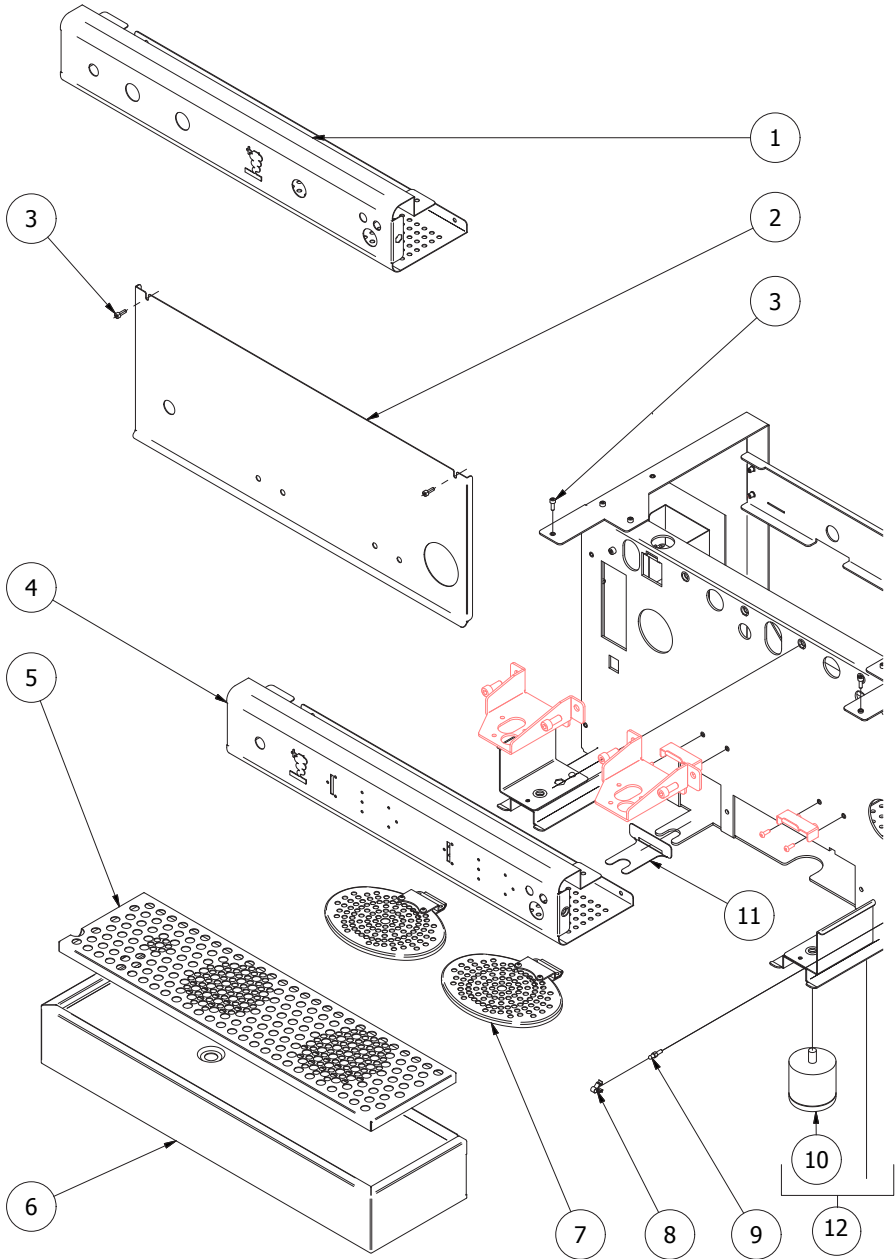

TABLE 1 (up to 14.01.14)
Mod. DE - PM