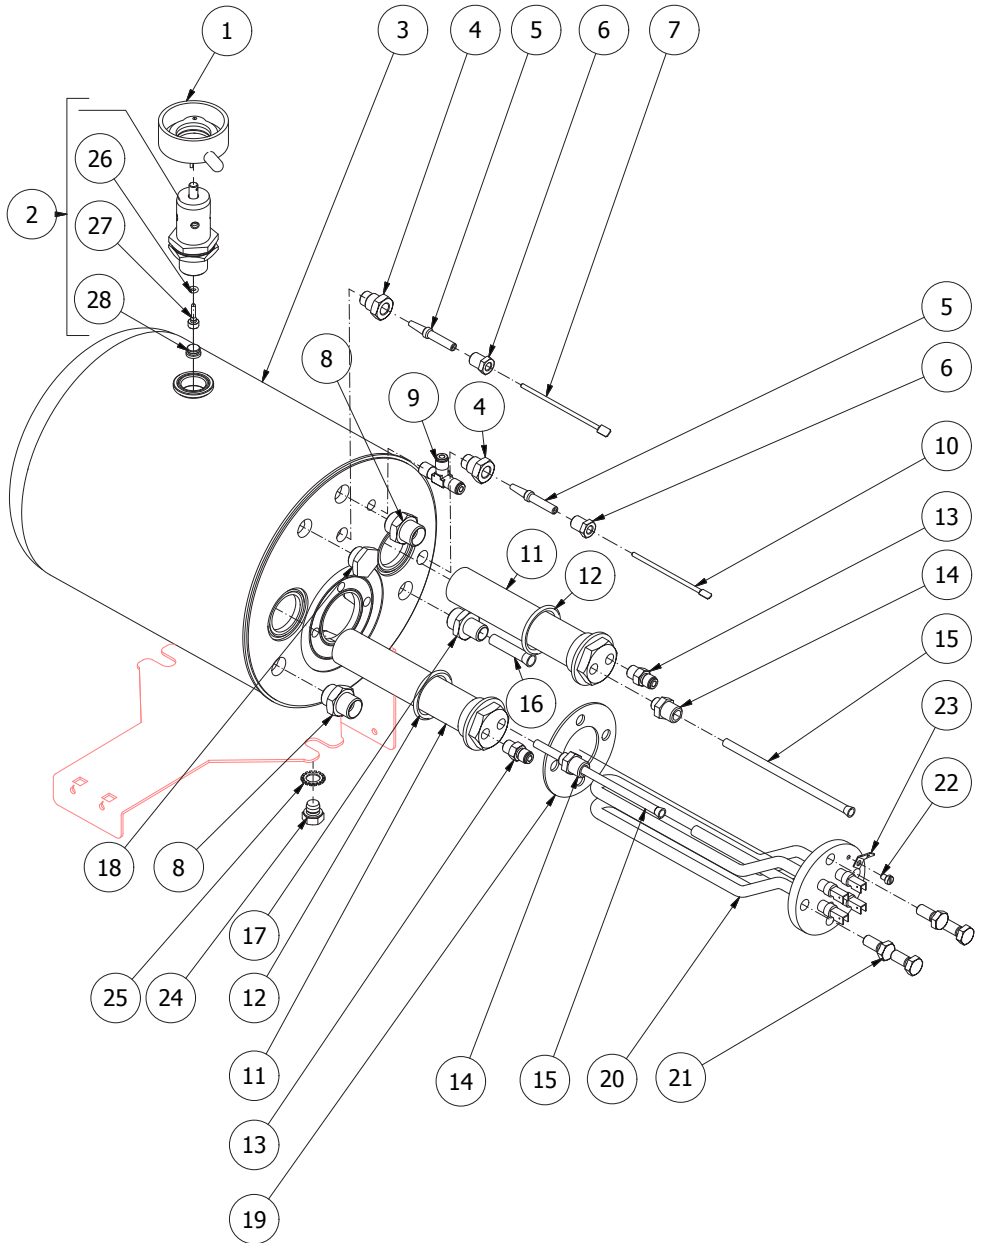

TABLE 5
Mod. DE - PM